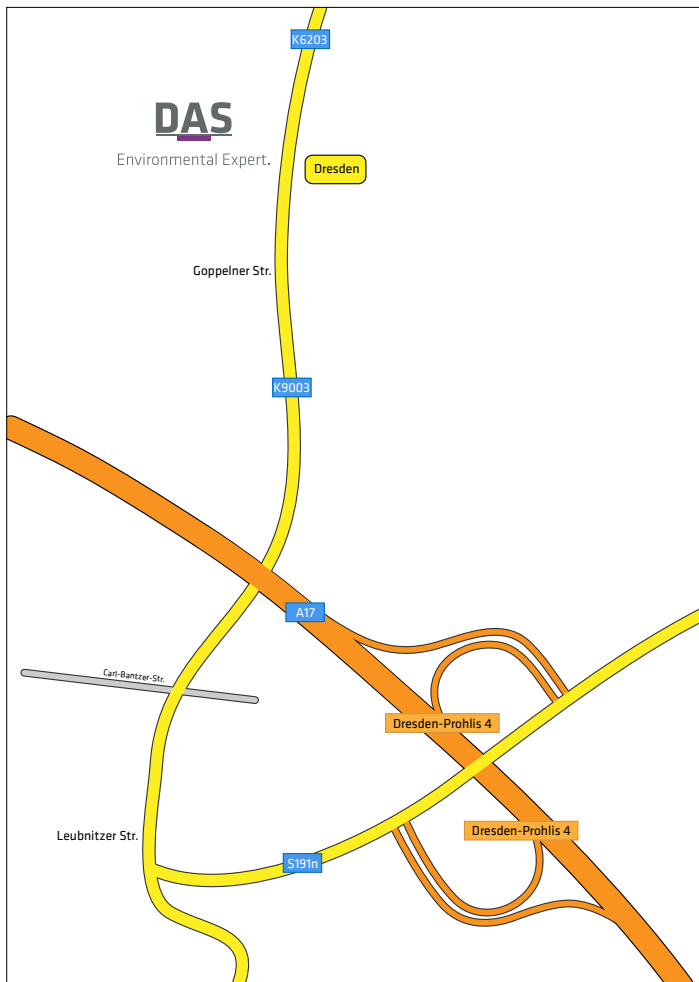

# Directions

## How to get there by car from the city centre of Dresden:

From St. Petersburger Str. drive onto Bürgerwiese, Wiener Str., or Strehleener Str.

Follow B172 Teplitzer Str. (in the direction of Pirna), after approx. 2 km turn right into Wilhelm-Franke-Str. (K6203).

Take the second exit at the roundabout and continue to drive approx. 2 km out of town (follow the signs "A17") until you get to DAS on your right side.

## How to get there by car from the A17 interstate:

Drive onto the A17 interstate and take the exit 4 "Dresden-Prohlis", turn right in the direction of Freital (S191n). Turn again right at the next traffic light in the direction of Dresden (Autobahnmeisterei), follow this route 500 m until you get to DAS on your left side.